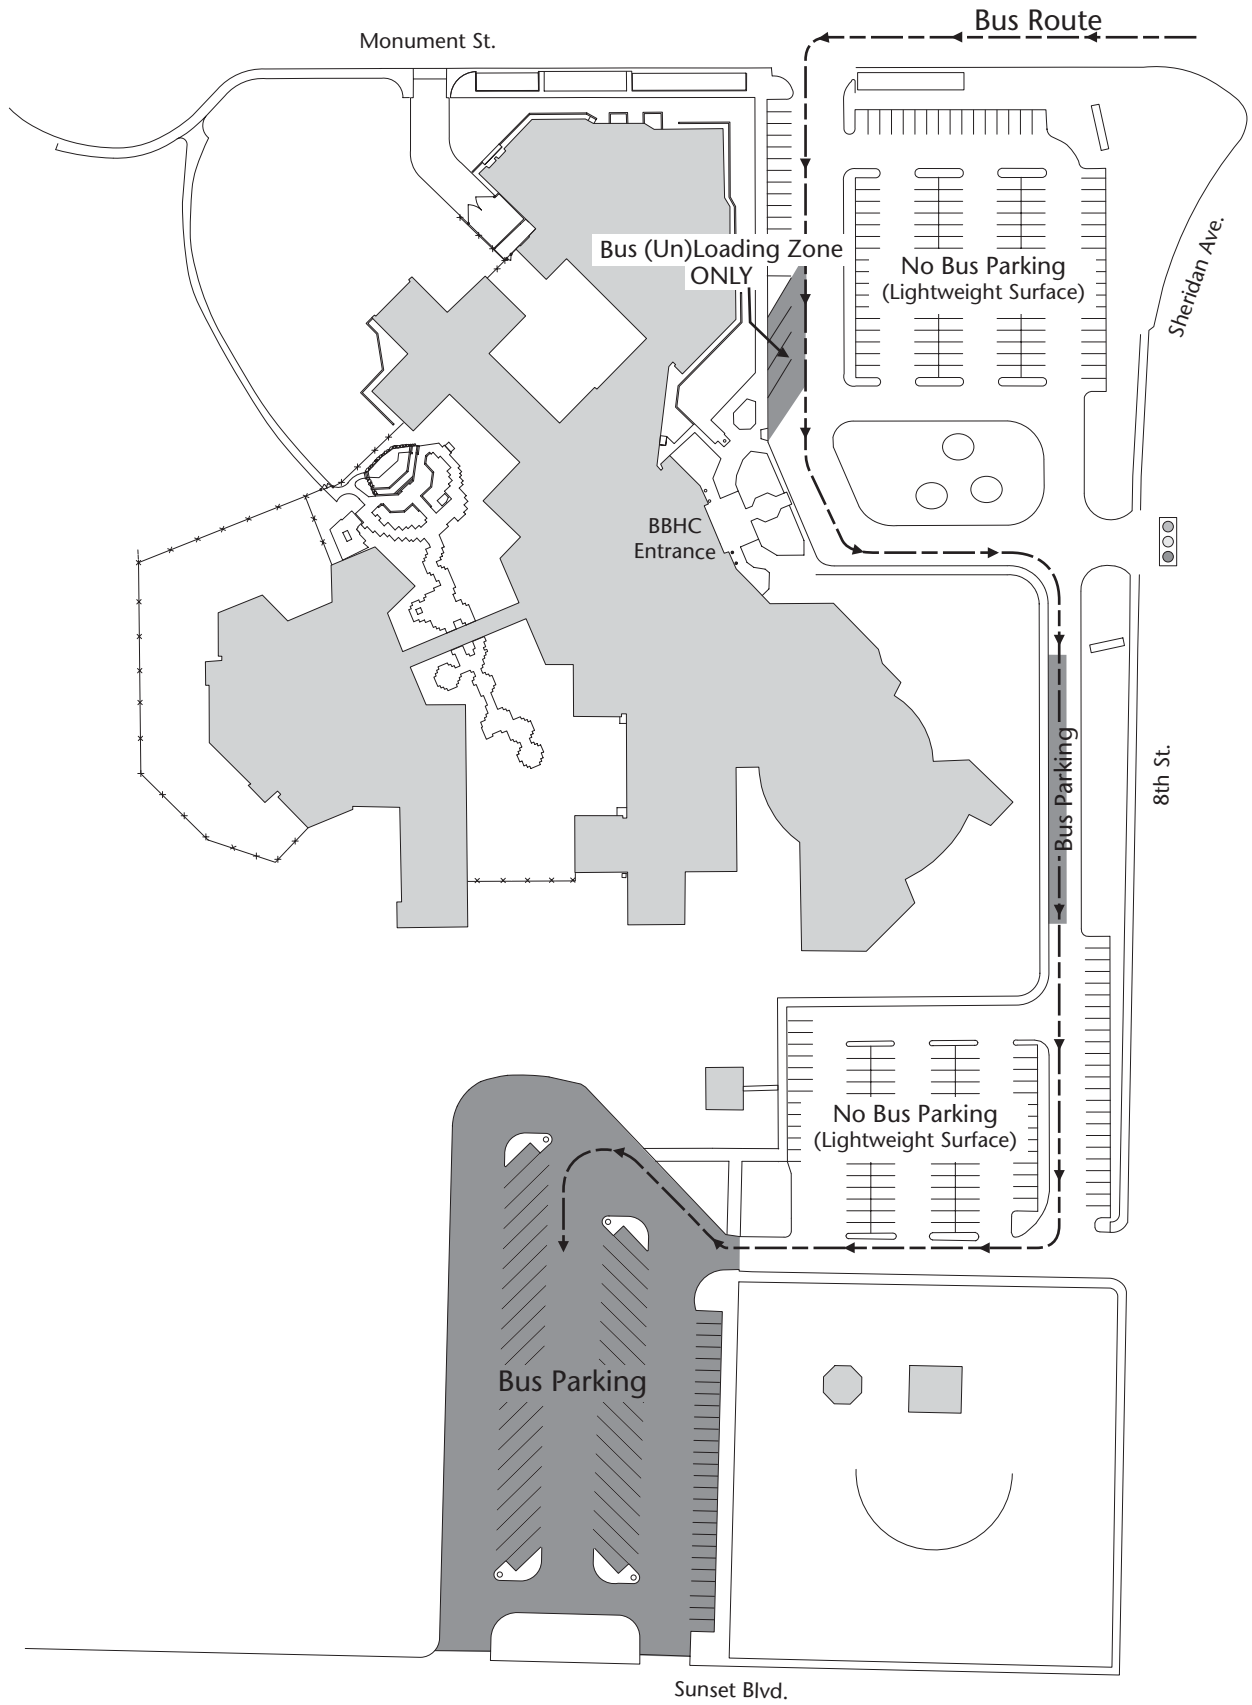

Bus Parking Map

Buffalo Bill Historical Center

(Please give to your bus driver)

Monument St.

Bus Route

Bus (Un)Loading Zone ONLY

No Bus Parking (Lightweight Surface)

BBHC Entrance

Sheridan Ave.

8th St.

Bus Parking

No Bus Parking (Lightweight Surface)

Bus Parking

Sunset Blvd.